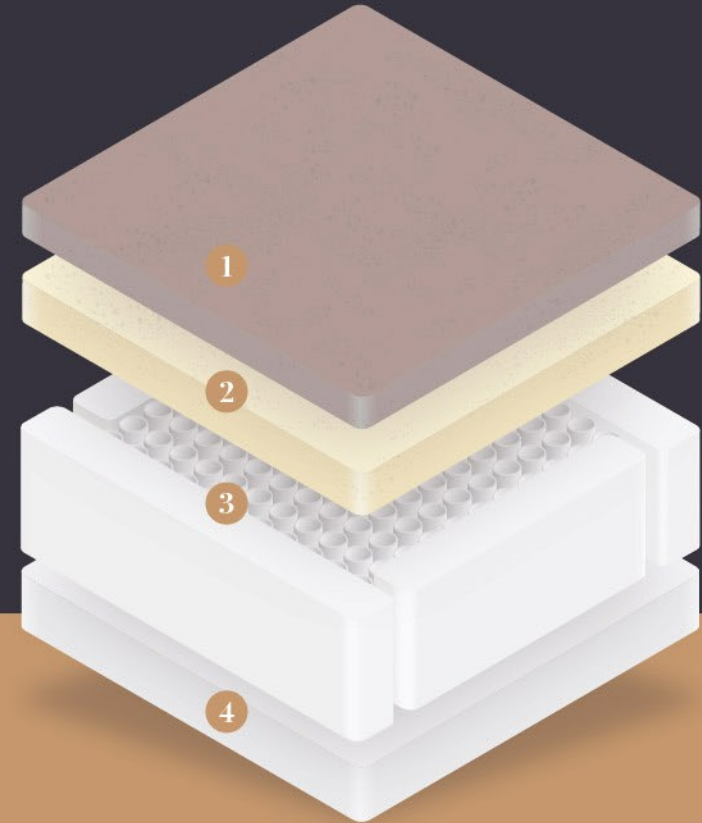

Introducing

Cloud Copper Memory Foam

- Adapts to your body's micro pressure points
- Helps to regulate temperature for a cooler sleep
- Improves posture & core support
- Helps to regulate moisture & odour
- A cleaner, more luxurious sleep

CLARA

SOFT
SPRINGS

CLOUD COPPER
MEMORY FOAM

COMFORT
FOAM

SUPPORT
FOAM

REMOVABLE
COVER

- 1 Cloud Copper Memory Foam.** A layer of our Cloud Copper Foam helps to regulate moisture, temperature and odour for a cleaner, more refreshing sleep. Our specialised Memory Foam is infused with Copper, adapting to your body's millions of micro-pressure points for advanced pressure relief. The result: a better sleep and a better you. 3 cm
- 2 Cloud Comfort Foam.** A layer of our Cloud Comfort Foam provides enhanced comfort and suppleness, helping you get the deeper, more refreshing sleep needed for recovery. 3 cm
- 3 2000 Soft Flex Springs.** 2000 Soft Flex Springs provide a core of adaptable support, providing relief to your joints and helping to align your spine. 16 cm
- 4 Breasley Core Foam.** A base layer of our Breasley Core Foam provides a foundation of firm, reliable support. 4 cm

REMOVABLE
COVER

- 1 Cloud Copper Memory Foam.** A layer of our Cloud Copper Foam helps to regulate moisture, temperature and odour for a cleaner, more refreshing sleep. Our specialised Memory Foam is infused with Copper, adapting to your body's millions of micro-pressure points for advanced pressure relief. The result: a better sleep and a better you. 3 cm
- 2 Cloud Comfort Foam.** A thick layer of our Cloud Comfort Foam provides enhanced comfort and suppleness, helping you get the deeper, more refreshing sleep needed for recovery. 5 cm
- 3 2000 Firm Flex Springs.** 2000 Firm Flex Springs provide a core of adaptable support, providing relief to your joints and helping to align your spine. 14 cm
- 4 Breasley Core Foam.** A base layer of our Breasley Core Foam provides a foundation of firm, reliable support. 4 cm