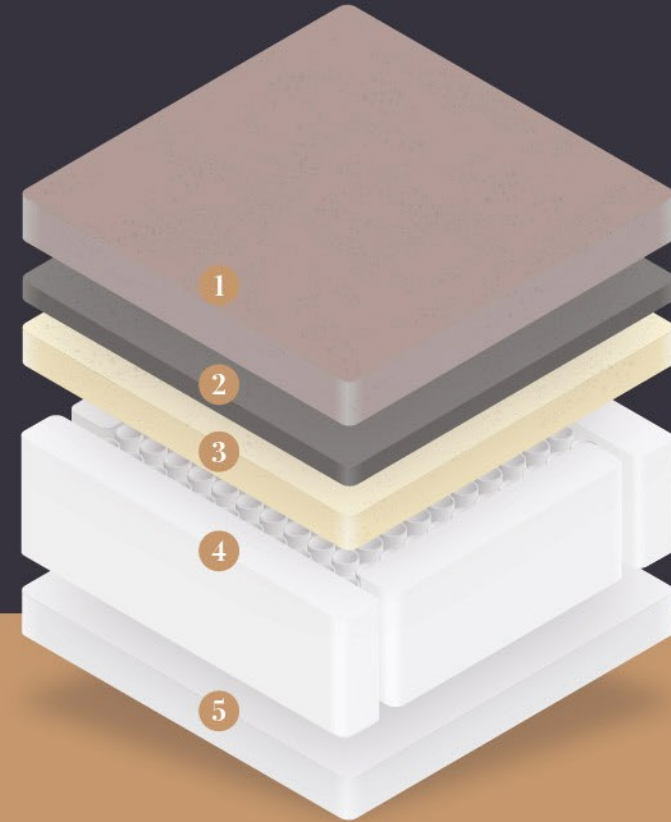

SUPPORT FOAM

REMOVABLE COVER

- 1 Cloud Copper Memory Foam.** A plush layer of our Cloud Copper Foam helps to regulate moisture, temperature and odour for a cleaner, more refreshing sleep. Our specialised Memory Foam is infused with Copper adapting to your body's millions of micro-pressure points for advanced pressure relief. The result: a better sleep and a better you. 5 cm
- 2 Aero-Flow Foam.** Aero-Flow Foam introduces a plush layer of adaptable comfort. This customised Foam is specially designed to enhance breathability whilst regulating moisture and odour for a more refreshing night's sleep. 2 cm
- 3 Cloud Comfort Foam.** A plush layer of our Cloud Comfort Foam provides enhanced comfort and suppleness, helping you get the deeper, more refreshing sleep needed for recovery. 5 cm
- 4 4000 Firm Flex Springs.** 4000 Firm Flex Springs are double deckered to provide a core of adaptable support, providing relief to your joints and helping to align your spine. 14 cm
- 5 Breasley Core Foam.** An extra plush layer of our Breasley Core Foam provides a foundation of firm, reliable support. 4 cm