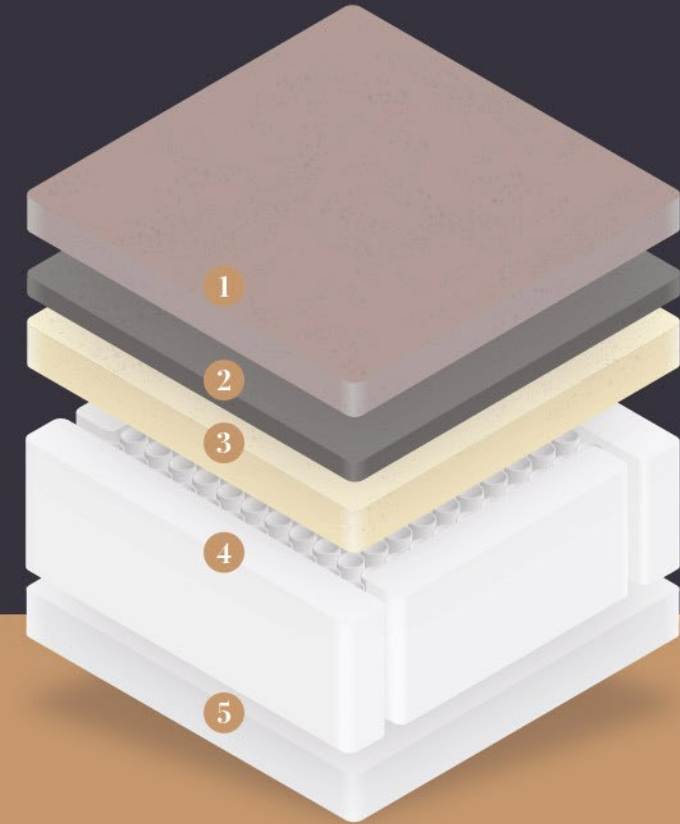

REMOVABLE
COVER

- 1 Cloud Copper Memory Foam.** A layer of our Cloud Copper Foam helps to regulate moisture, temperature and odour for a cleaner, more refreshing sleep. Our specialised Memory Foam is infused with Copper, adapting to your body's millions of micro-pressure points for advanced pressure relief. The result: a better sleep and a better you. 3 cm
- 2 Cloud Comfort Foam.** A thick layer of our Cloud Comfort Foam provides enhanced comfort and suppleness, helping you get the deeper, more refreshing sleep needed for recovery. 5 cm
- 3 2000 Firm Flex Springs.** 2000 Firm Flex Springs provide a core of adaptable support, providing relief to your joints and helping to align your spine. 14 cm
- 4 Breasley Core Foam.** A base layer of our Breasley Core Foam provides a foundation of firm, reliable support. 4 cm

SUPPORT
FOAM

REMOVABLE
COVER

- 1 Cloud Copper Memory Foam.** A plush layer of our Cloud Copper Foam helps to regulate moisture, temperature and odour for a cleaner, more refreshing sleep. Our specialised Memory Foam is infused with Copper adapting to your body's millions of micro-pressure points for advanced pressure relief. The result: a better sleep and a better you. 3 cm
- 2 Aero-Flow Foam.** Aero-Flow Foam introduces a plush layer of adaptable comfort. This customised Foam is specially designed to enhance breathability whilst regulating moisture and odour for a more refreshing night's sleep. 2 cm
- 3 Cloud Comfort Foam.** A layer of our Cloud Comfort Foam provides enhanced comfort and suppleness, helping you get the deeper, more refreshing sleep needed for recovery. 3 cm
- 4 3000 Soft Flex Springs.** 3000 Soft Flex Springs are double deckered to provide a core of adaptable support, providing relief to your joints and helping to align your spine. 16 cm
- 5 Breasley Core Foam.** An extra plush layer of our Breasley Core Foam provides a foundation of firm, reliable support. 4 cm