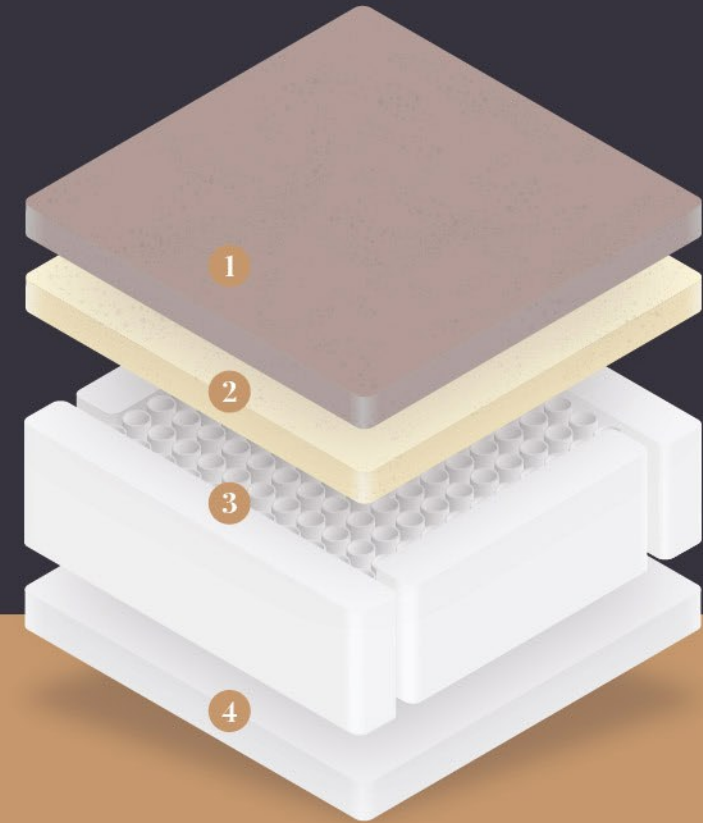

CLARA

SOFT
SPRINGS

CLOUD COPPER
MEMORY FOAM

COMFORT
FOAM

SUPPORT
FOAM

REMOVABLE
COVER

- 1 Cloud Copper Memory Foam.** A layer of our Cloud Copper Foam helps to regulate moisture, temperature and odour for a cleaner, more refreshing sleep. Our specialised Memory Foam is infused with Copper, adapting to your body's millions of micro-pressure points for advanced pressure relief. The result: a better sleep and a better you. 3 cm
- 2 Cloud Comfort Foam.** A layer of our Cloud Comfort Foam provides enhanced comfort and suppleness, helping you get the deeper, more refreshing sleep needed for recovery. 3 cm
- 3 2000 Soft Flex Springs.** 2000 Soft Flex Springs provide a core of adaptable support, providing relief to your joints and helping to align your spine. 16 cm
- 4 Breasley Core Foam.** A base layer of our Breasley Core Foam provides a foundation of firm, reliable support. 4 cm

REMOVABLE
COVER

- 1 Cloud Copper Memory Foam.** A layer of our Cloud Copper Foam helps to regulate moisture, temperature and odour for a cleaner, more refreshing sleep. Our specialised Memory Foam is infused with Copper, adapting to your body's millions of micro-pressure points for advanced pressure relief. The result: a better sleep and a better you. 3 cm
- 2 Cloud Comfort Foam.** A thick layer of our Cloud Comfort Foam provides enhanced comfort and suppleness, helping you get the deeper, more refreshing sleep needed for recovery. 5 cm
- 3 2000 Firm Flex Springs.** 2000 Firm Flex Springs provide a core of adaptable support, providing relief to your joints and helping to align your spine. 14 cm
- 4 Breasley Core Foam.** A base layer of our Breasley Core Foam provides a foundation of firm, reliable support. 4 cm