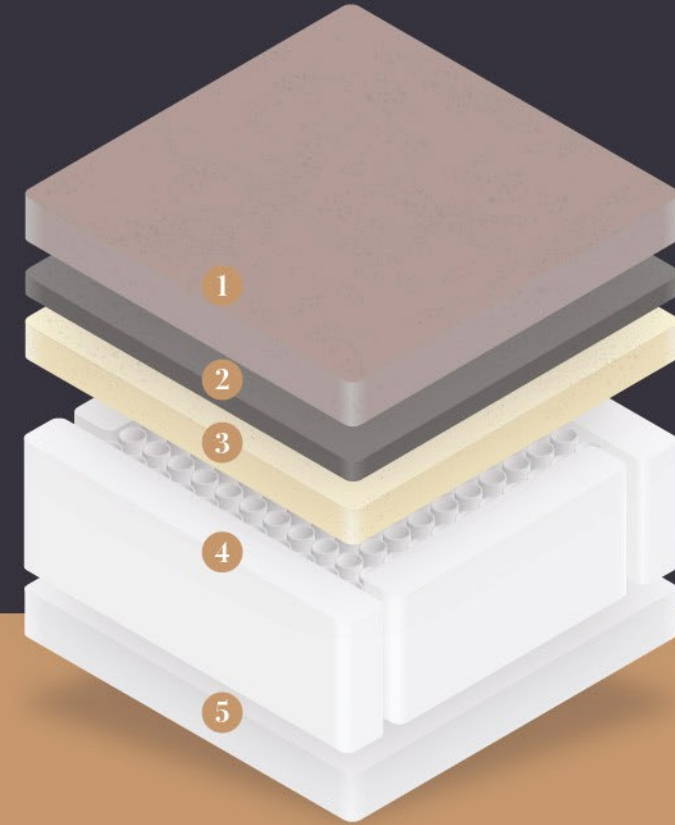

CLOUD COPPER
MEMORY FOAM

AERO-FLOW
FOAM

COMFORT
FOAM

SUPPORT
FOAM

REMOVABLE
COVER

- 1 Cloud Copper Memory Foam.** A plush layer of our Cloud Copper Foam helps to regulate moisture, temperature and odour for a cleaner, more refreshing sleep. Our specialised Memory Foam is infused with Copper adapting to your body's millions of micro-pressure points for advanced pressure relief. The result: a better sleep and a better you. 5 cm
- 2 Aero-Flow Foam.** Aero-Flow Foam introduces a plush layer of adaptable comfort. This customised Foam is specially designed to enhance breathability whilst regulating moisture and odour for a more refreshing night's sleep. 2 cm
- 3 Cloud Comfort Foam.** A layer of our Cloud Comfort Foam provides enhanced comfort and suppleness, helping you get the deeper, more refreshing sleep needed for recovery. 3 cm
- 4 4000 Soft Flex Springs.** 4000 Soft Flex Springs are double deckered to provide a core of adaptable support, providing relief to your joints and helping to align your spine. 16 cm
- 5 Breasley Core Foam.** An extra plush layer of our Breasley Core Foam provides a foundation of firm, reliable support. 4 cm