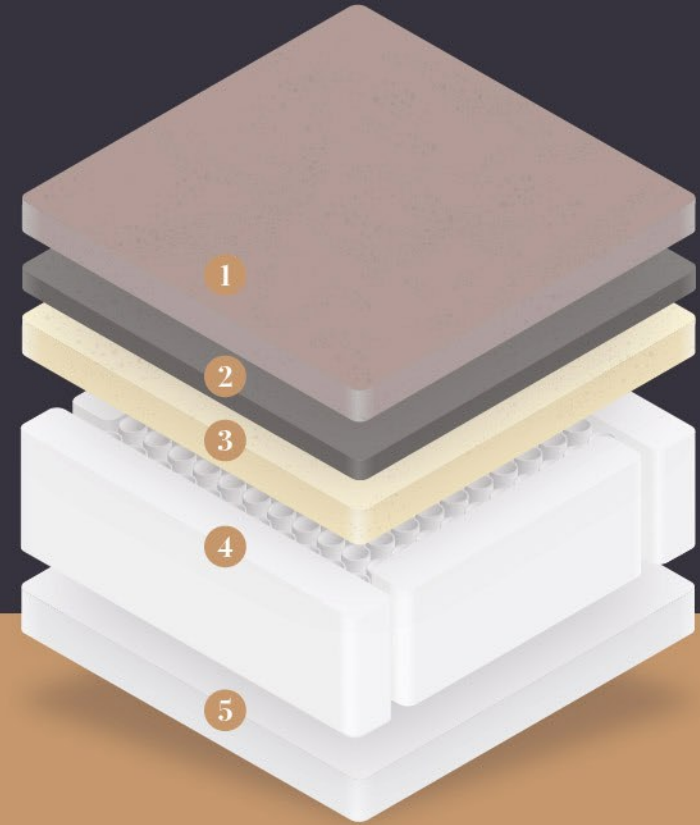

SUPPORT
FOAM

REMOVABLE
COVER

- 1 Cloud Copper Memory Foam.** A layer of our Cloud Copper Foam helps to regulate moisture, temperature and odour for a cleaner, more refreshing sleep. Our specialised Memory Foam is infused with Copper, adapting to your body's millions of micro-pressure points for advanced pressure relief. The result: a better sleep and a better you. 3 cm
- 2 Aero-Flow Foam.** Aero-Flow Foam introduces a plush layer of adaptable comfort. This customised Foam is specially designed to enhance breathability whilst regulating moisture and odour for a more refreshing night's sleep. 2 cm
- 3 Cloud Comfort Foam.** A thick layer of our Cloud Comfort Foam provides enhanced comfort and suppleness, helping you get the deeper, more refreshing sleep needed for recovery. 5 cm
- 4 3000 Firm Flex Springs.** 3000 Firm Flex Springs are double deckered to provide a core of adaptable support, providing relief to your joints and helping to align your spine. 14 cm
- 5 Breasley Core Foam.** An extra plush layer of our Breasley Core Foam provides a foundation of firm, reliable support. 4 cm