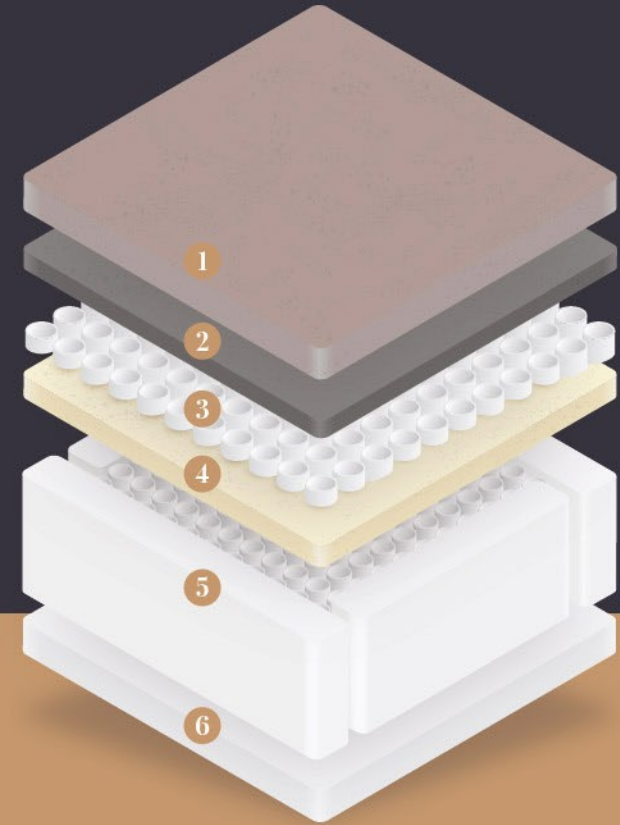

SUPPORT FOAM

REMOVABLE COVER

- 1 Cloud Copper Memory Foam.** A plush layer of our Cloud Copper Foam helps to regulate moisture, temperature and odour for a cleaner, more refreshing sleep. Our specialised Memory Foam is infused with Copper adapting to your body's millions of micro-pressure points for advanced pressure relief. The result: a better sleep and a better you. 5 cm
- 2 Aero-Flow Foam.** Aero-Flow Foam introduces a plush layer of adaptable comfort. This customised Foam is specially designed to enhance breathability whilst regulating moisture and odour for a more refreshing night's sleep. 2 cm
- 3 Cloud Comfort Foam.** A plush layer of our Cloud Comfort Foam provides enhanced comfort and suppleness, helping you get the deeper, more refreshing sleep needed for recovery. 5 cm
- 4 4000 Firm Flex Springs.** 4000 Firm Flex Springs are double deckered to provide a core of adaptable support, providing relief to your joints and helping to align your spine. 14 cm
- 5 Breasley Core Foam.** An extra plush layer of our Breasley Core Foam provides a foundation of firm, reliable support. 4 cm

SALUS

Live in Luxury. Sleep in Style.

BREASLEY

FELICITY

SOFT SPRINGS

CLOUD COPPER MEMORY FOAM

AERO-FLOW FOAM

COMFORT FOAM

HYBRID ADAPT SPRINGS

SUPPORT FOAM

REMOVABLE COVER

1

Cloud Copper Memory Foam. A plush layer of our Cloud Copper Foam helps to regulate moisture, temperature and odour for a cleaner, more refreshing sleep. Our specialised Memory Foam is infused with Copper adapting to your body's millions of micro-pressure points for advanced pressure relief. The result: a better sleep and a better you. 3.5 cm

2

Aero-Flow Foam. Aero-Flow Foam introduces a plush layer of adaptable comfort. This customised Foam is specially designed to enhance breathability whilst regulating moisture and odour for a more refreshing night's sleep. 2 cm